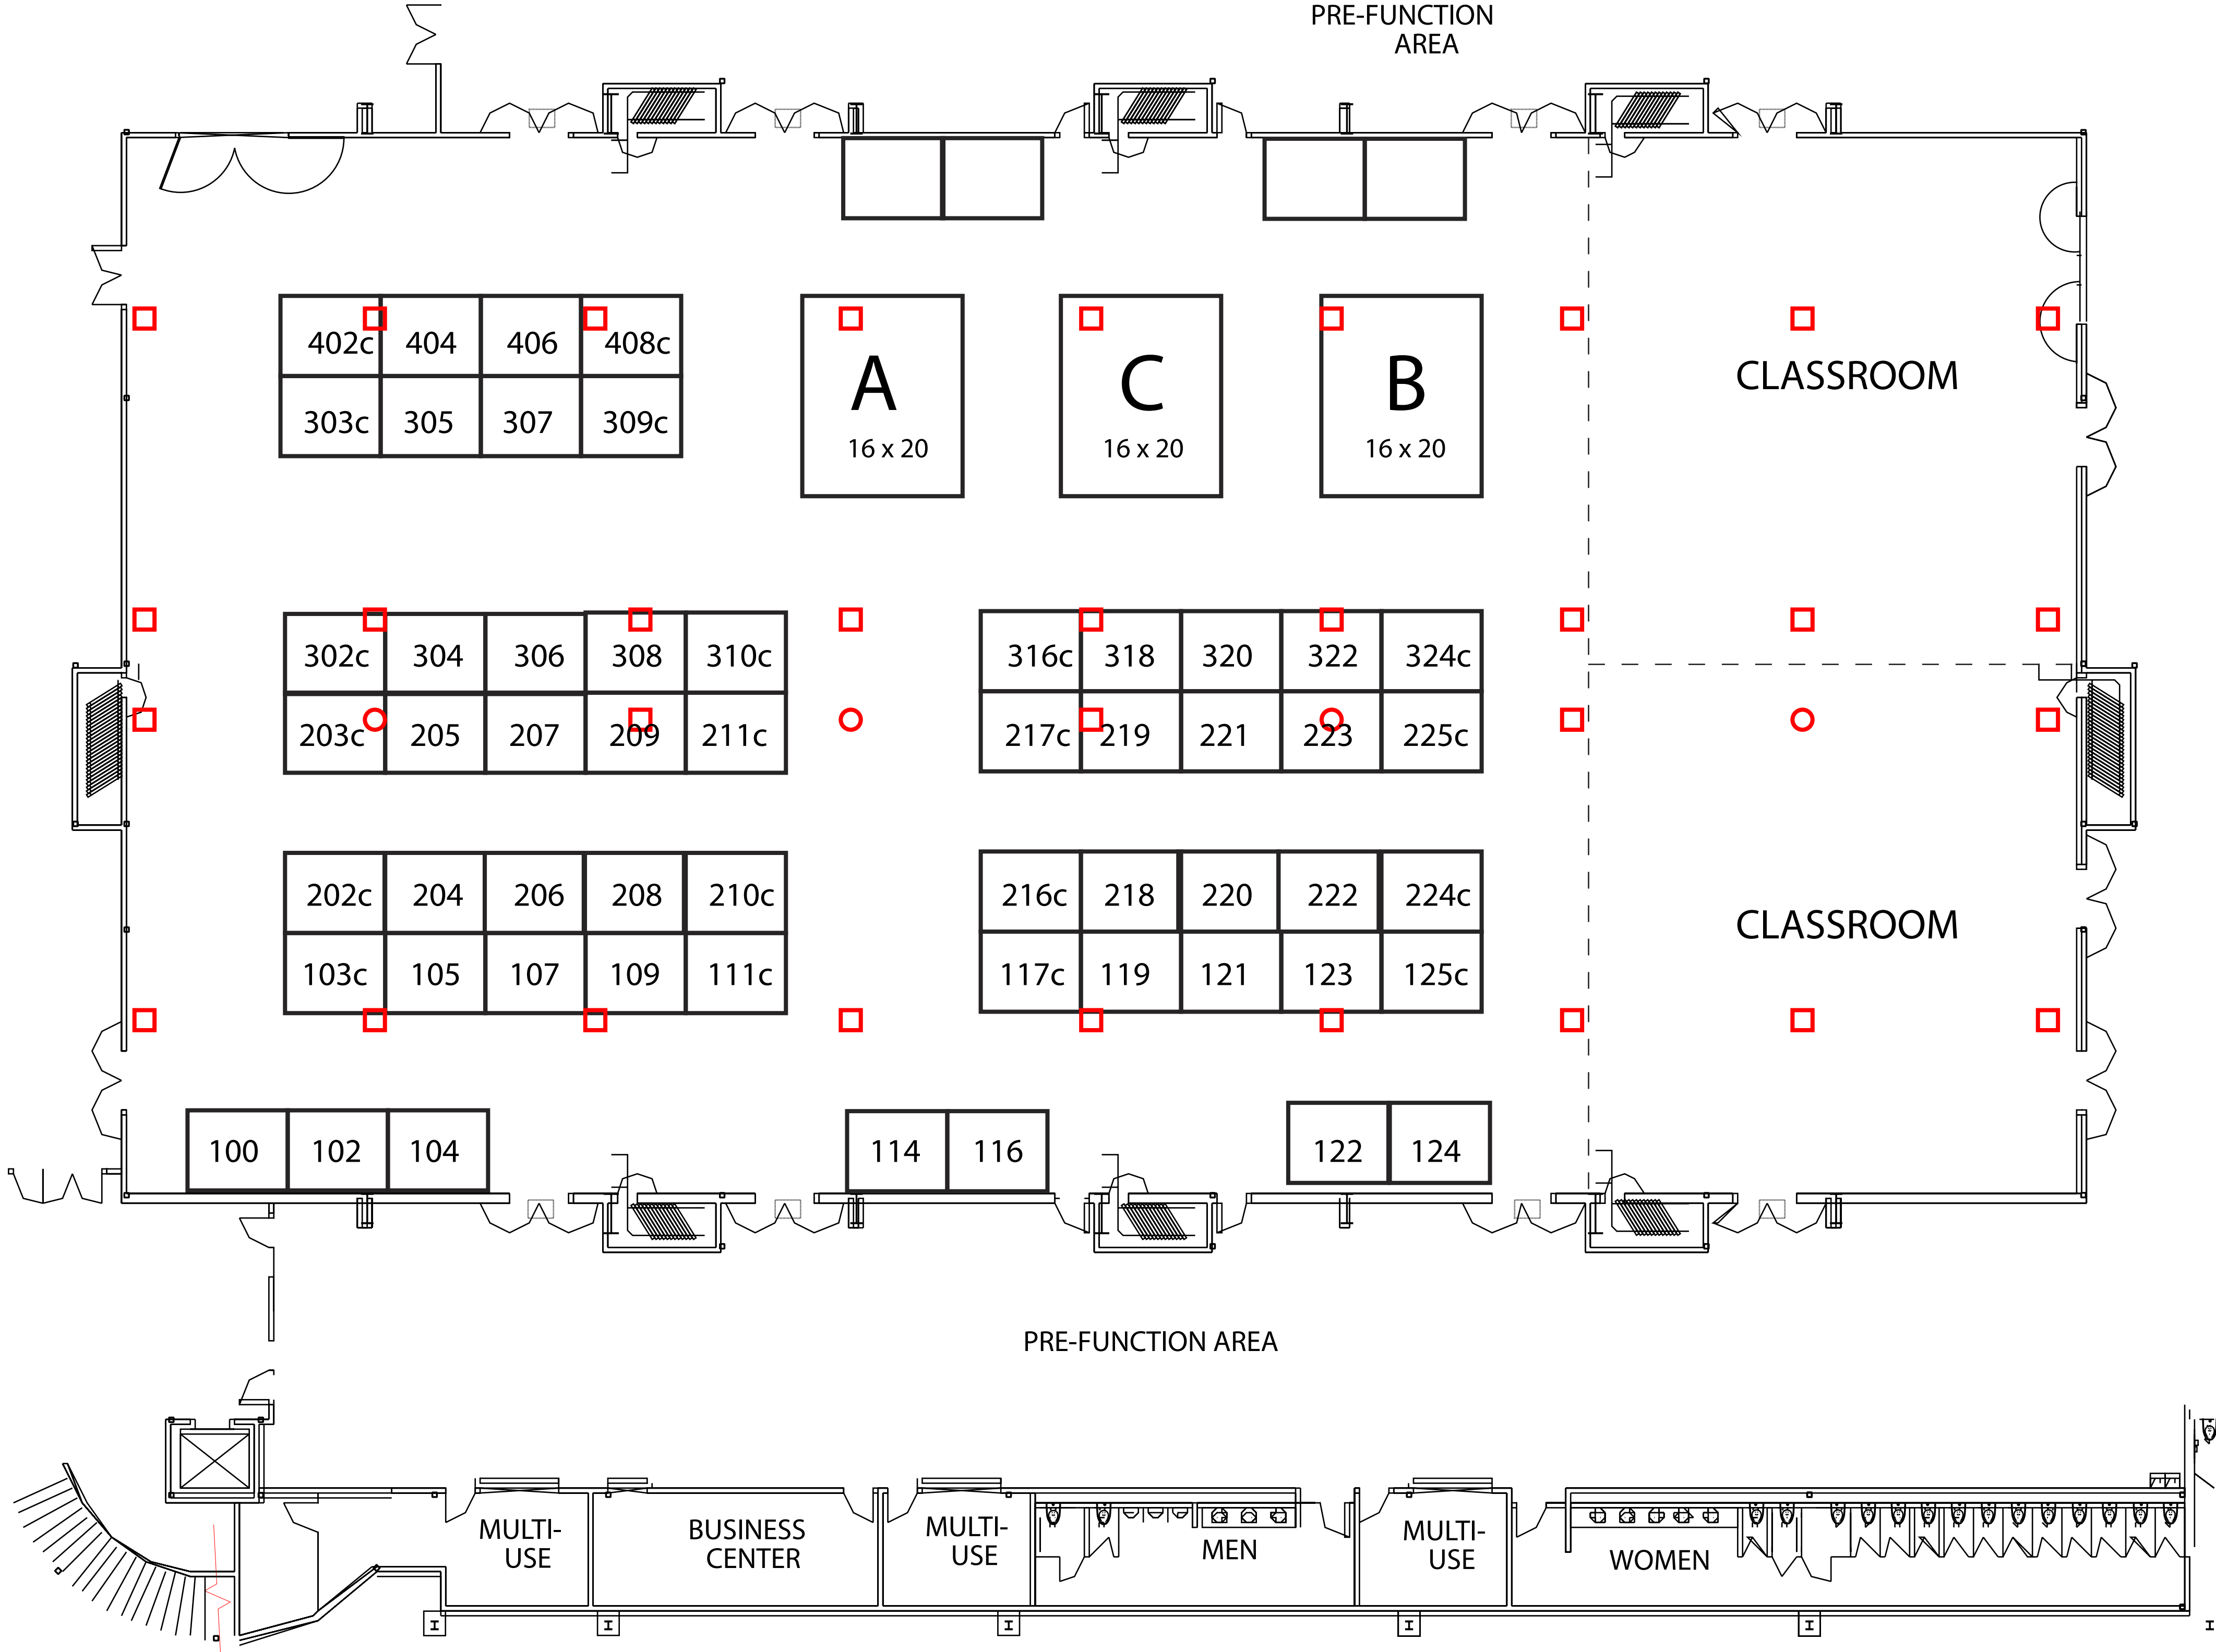

WACTAL 2012 Kalahari Resort

Suite I - VIII

60 - 10'x8' BOOTHS

SCALE: 1"=10'